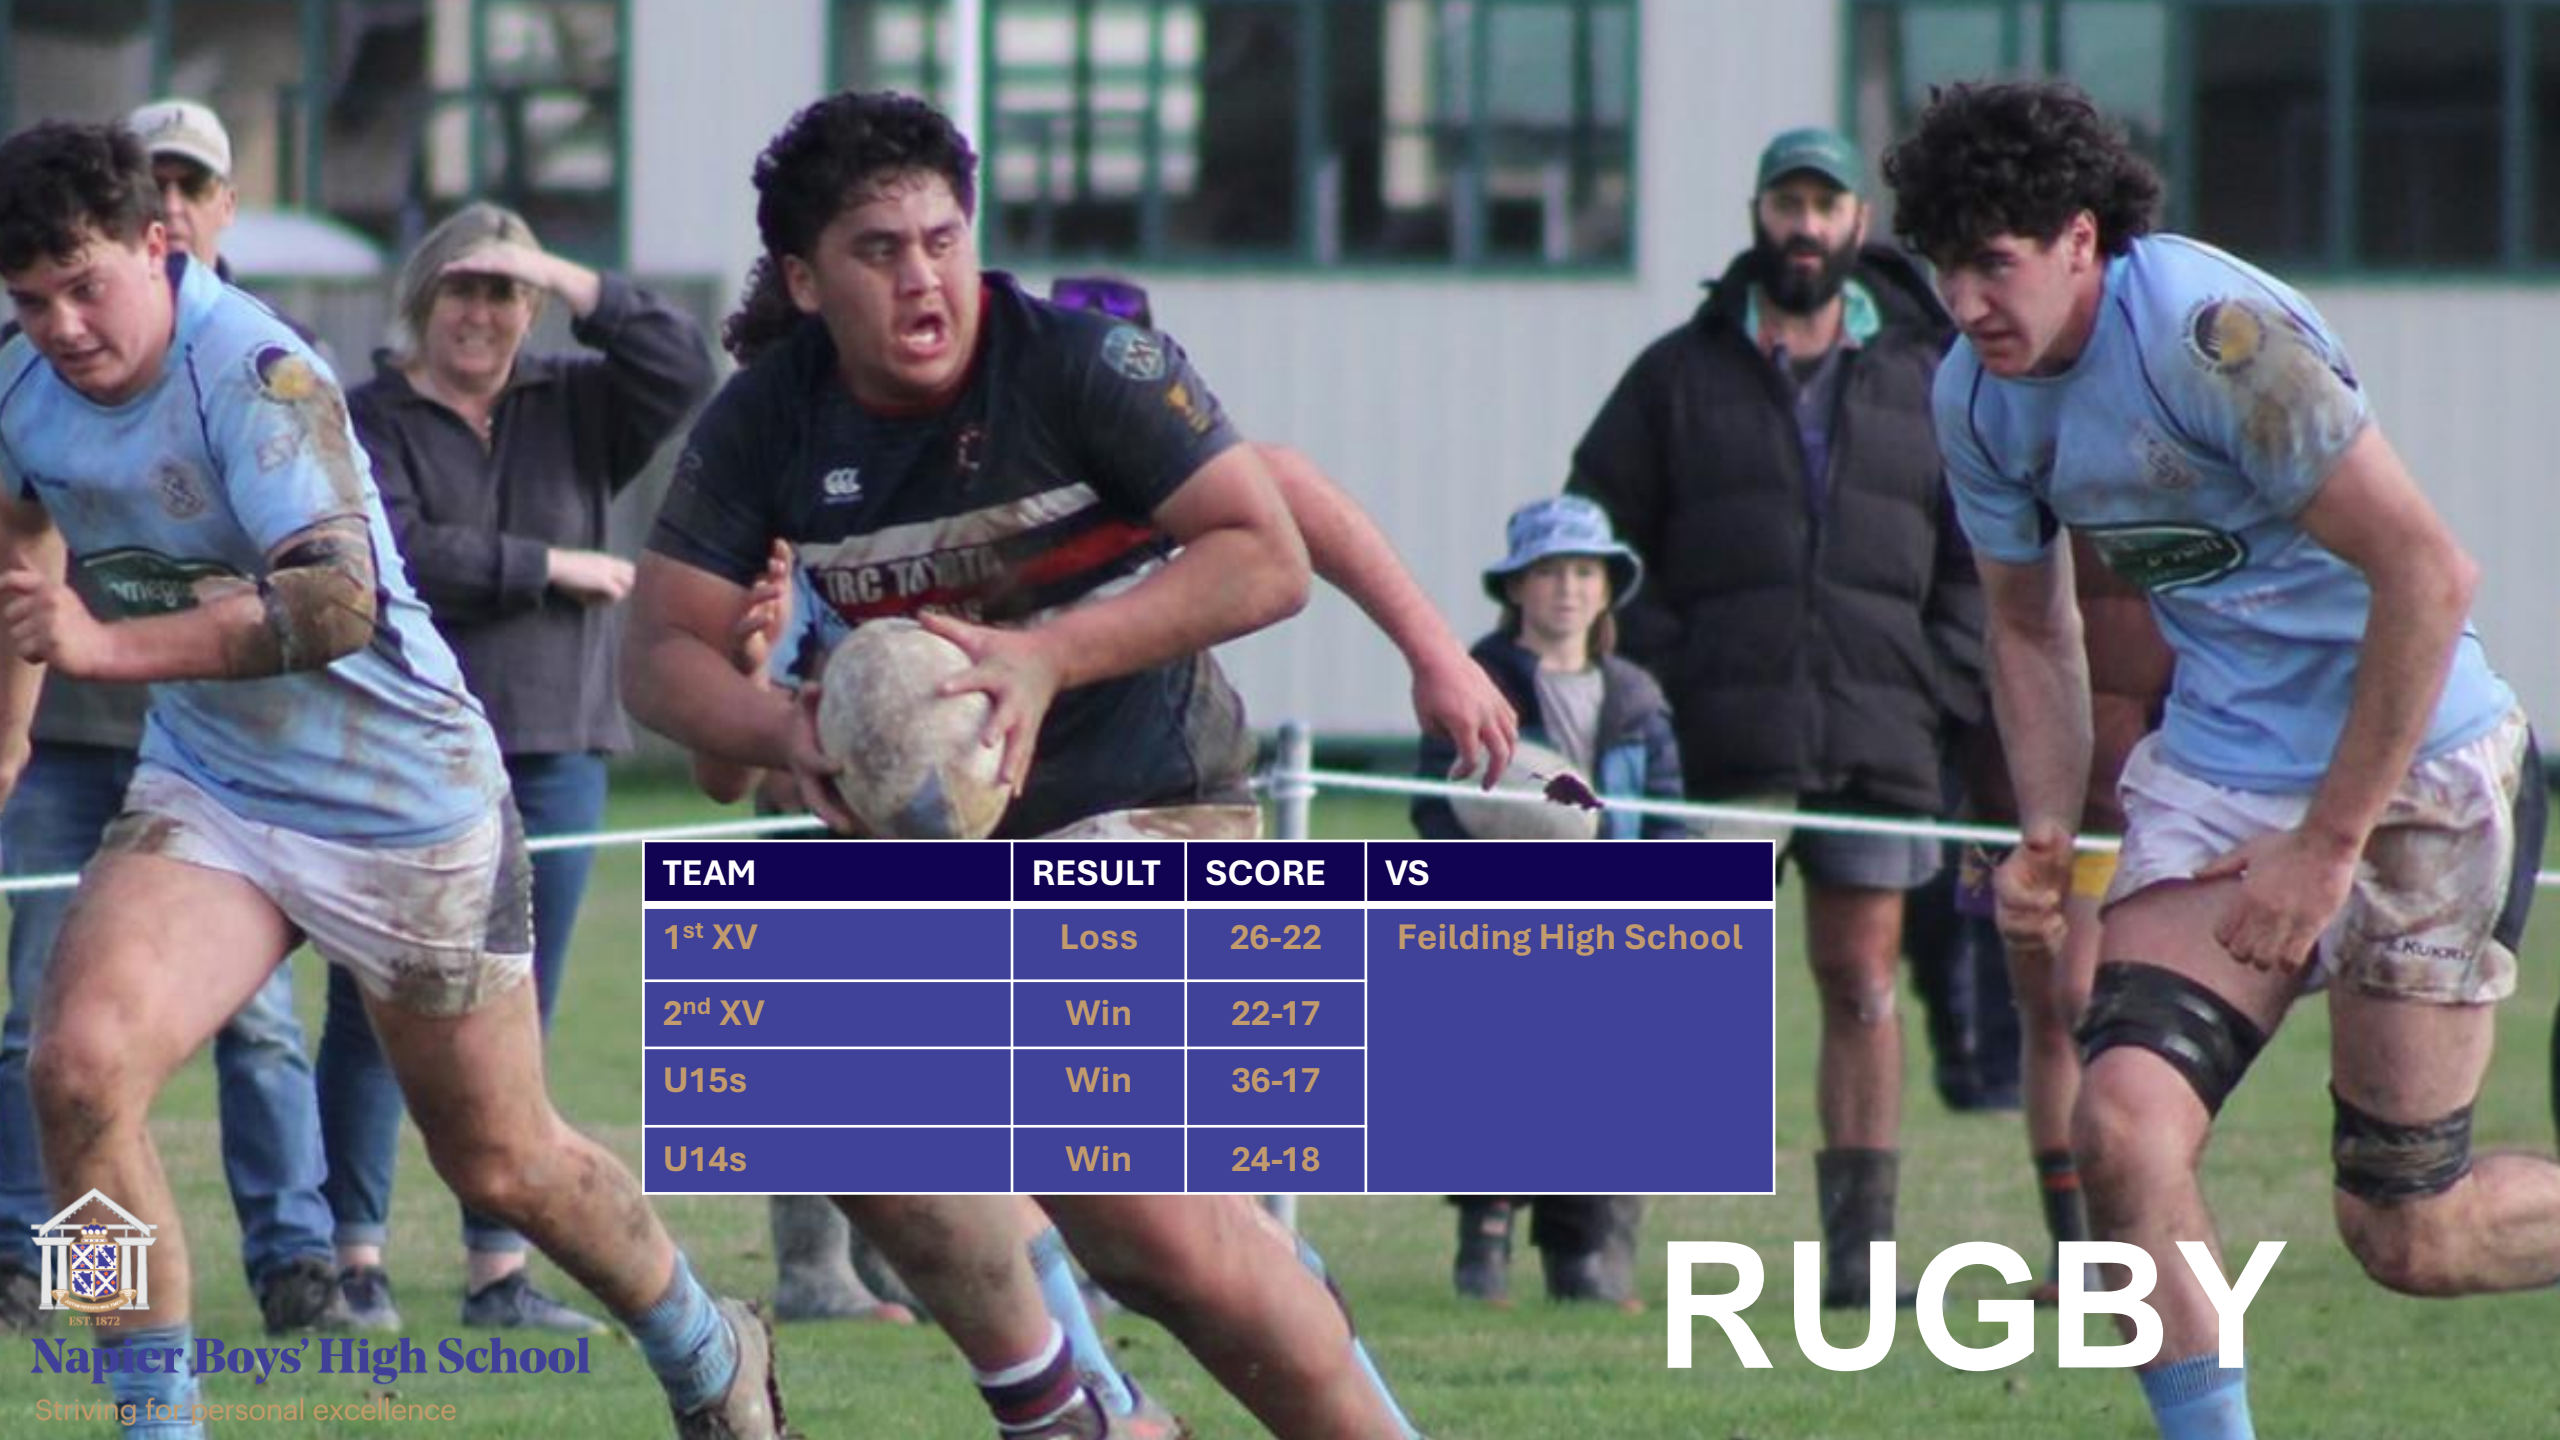

TEAM	RESULT	SCORE	VS
1 st XV	Loss	26-22	Feilding High School
2 nd XV	Win	22-17	
U15s	Win	36-17	
U14s	Win	24-18	

RUGBY

Napier Boys' High School

Striving for personal excellence

BASKETBALL

TEAM	RESULT	SCORE	VS
Senior A	Win	91-85	Feilding High School